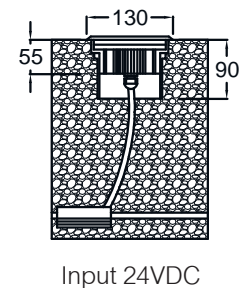

- สามารถรับน้ำหนักได้ 2,000 Kg
- RGB: Color Changer (Input Voltage: 24VDC)
- DMX512: Control by DMX512 system

**ITUL - 19**

LUMITRON REF.	Lamp Type	Input Voltage
ITUL-19-3x1W-230VAC	LED 3x1W	230VAC
ITUL-19-3x1W-24VDC	LED 3x1W	24VDC
ITUL-19-RGB3x1W	LED RGB 3x1W	24VDC

**ITUL - 20**

LUMITRON REF.	Lamp Type	Input Voltage
ITUL-20-6x1W-230VAC	LED 6x1W	230VAC
ITUL-20-6x1W-24VDC	LED 6x1W	24VDC
ITUL-20-RGB6x1W	LED RGB 6x1W	24VDC

LED